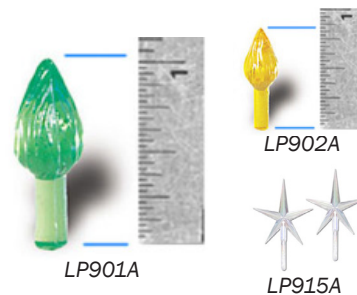

TREE LIGHTS

All bags contain approximately 144 pieces. Assorted bags have a random mix of Blue, Clear, Red & Green. Small (7/8") Aurora Star toppers come in Clear, Blue, Red, Green & Aqua. Large (2 1/4") are only available in assorted color packages.

LP901A-G.....Medium Twists $7.99
LP902A .....Small Twist $7.99
LP915A-F .....Small Stars .....$0.99 ea
LP902A .....Large Stars .....$0.99 ea