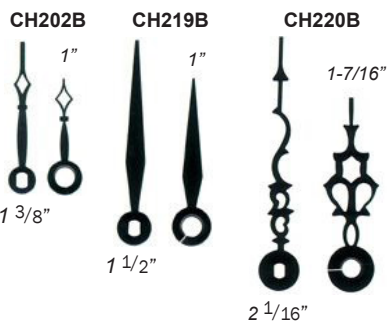

Quantity discounts apply on multiples of the same item

PUMPS & POURERS

Glue-Down Dispenser

When you buy ... **1-5 @** **6-11 @** **12+ @**
MS602 (white).....$1.59.....$1.28.....$1.12
MS603 (tan).....$1.59.....$1.28.....$1.12
MS604 (black).....$1.59.....$1.28.....$1.12

Pump Or Pourer w/Cork

Cork is cut to fit a 1 1/8" hole in the body of the pump bottle.

MS630 (White) ... $2.50 .....$2.00 .....$1.75
MS632 (black).... $2.50 .....$2.00 .....$1.75
MS700 ..... (chrome w/cork) $3.95

Pump w/Rubber Collar

Cork is cut to fit a 1 1/8" hole in the body of the pump bottle.

MS633 (White) ... $2.50 .....$2.00 .....$1.75
MS634 (black).... $2.50 .....$2.00 .....$1.75

HUMMINGBIRD FEEDER

Rubber Stopper and curved feeding tube. Make your own hanging feeders! 1" top x 5/8" base stopper holds a 5/16" w x 3 1/2" long tube.

MS650 .....$2.65 ea

HONEY DIPPER

Economical and practical. Unfinished wood.
HD ..... 6" total length ..... $1.99 ea

CLOCK MOVEMENTS

Ultra-thin quartz battery movements include hardware, minute, hour and second hands.

Battery is not included.

Measurement beside item number refers to the length of shaft for the clock hands.

1-5 @ **6-11 @** **12+ @**
All sizes ..... $8.85 .....$7.08.....$6.20

CP320SS .....shaft length = 5/16"
CP320S.....shaft length = 7/16"
CP320M.....shaft length = 11/16"
CP320L.....shaft length = 15/16"

CLOCK HANDS

Length of clock hands is measured from the center of the hole for the drive shaft to the tip of the hand.

Clock hands available in black (most popular) and gold. Please specify color. Measurements refer to the dial size of the actual clock face.

CH202B ..... 3 - 4" ..... $0.99 ea
CH219B ..... 5 - 6" ..... $0.99 ea
CH220B ..... 5 - 6" ..... $0.99 ea

TREE LIGHTS